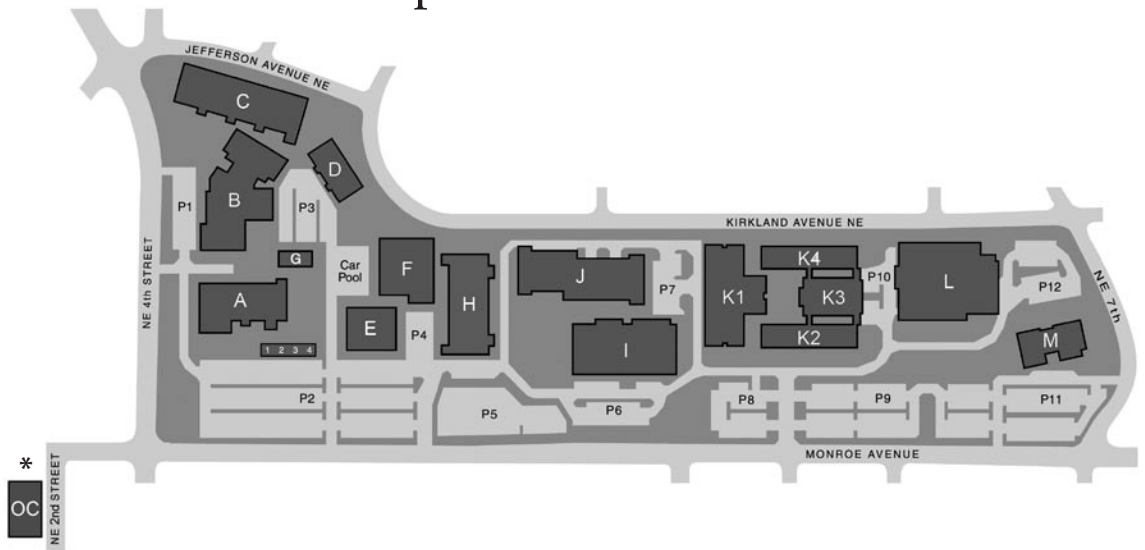

RTC Campus Guide

Main Campus

3000 NE Fourth Street
Renton, WA 98056-4195

- A- McCormick
- B- Health Occupations
- C- Technology Resource Center
- D- Basic Studies Center
- E- Houser
- F- Anderson
- G- Electrical Mechanical
- H- Business Technology
- I- Roberts Campus Center
- J- DeMoss
- K- Greco
- L- Odem
- M- Family Life/Child Care
- OC- Off-Campus Center
- P- Parking Areas

*Off-Campus Center

(OC classrooms)
3407 NE Second Street
Renton, WA 98056-4195

Directions to the RTC Campus

Driving Directions

To RTC Main Campus from I-405

NORTHBOUND

Take Exit 4. After exiting, do not take the Maple Valley exit to the right. Stay to the left and take the Bronson Way exit to Renton. Turn right at bottom of the off-ramp. Continue to the next stoplight and turn right onto Sunset Boulevard. One block further at the stoplight, turn right onto N.E. 3rd Street. Follow N.E. 3rd Street to the top of the hill. RTC is on the left side after you crest over the top of the hill. Turn left on Monroe Avenue N.E. to access the main entrance.

*If your class is located in the Off-Campus Center (all OC classrooms), turn right on Monroe Avenue N.E., then left at NE Second Street (3407 NE Second Street).

SOUTHBOUND

Take Renton Exit 4, merge onto Sunset Boulevard, turn left at the first stoplight onto N.E. 3rd Street. Follow N.E. 3rd Street to top of hill. RTC is on the left side after you crest over the top of the hill. Turn left on Monroe Avenue N.E. to access the main entrance.

*If your class is located in the Off-Campus Center (all OC classrooms), turn right on Monroe Avenue N.E., then left at NE Second Street (3407 NE Second Street).

Bus Routes to RTC

Metro buses #105, 148, & 908 (daytime) and #909 (nights) run on frequent and timely schedules to the main campus. For information about bus routes call the Metro Transit Information Line, (206) 553-3000.