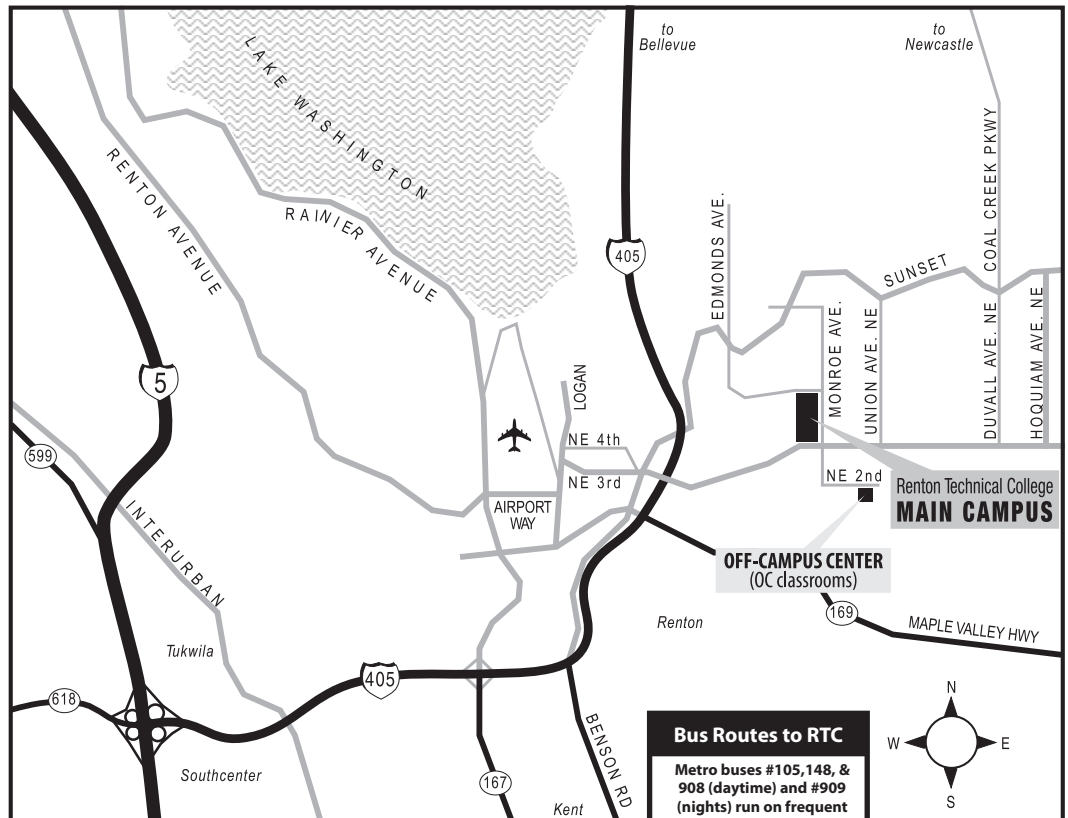

RTC Campus Guide

Main Campus

3000 NE Fourth Street
Renton, WA 98056-4195

- A- McCormick
- B- Health Occupations
- C- Technology Resource Center
- D- Basic Studies Center
- E- Houser
- F- Anderson
- G- Electrical Mechanical
- H- Business Technology
- I- Roberts Campus Center
- J- DeMoss
- K- Greco
- L- Odem
- M- Family Life/Child Care
- OC- Off-Campus Center
- P- Parking Areas

*Off-Campus Center

(OC classrooms)
3407 NE Second Street
Renton, WA 98056-4195

Directions to the RTC Campus

Driving Directions

To RTC Main Campus from I-405

NORTHBOUND

Take Exit 4. After exiting, do not take the Maple Valley exit to the right. Stay to the left and take the Bronson Way exit to Renton. Turn right at bottom of the off-ramp. Continue to the next stoplight and turn right onto Sunset Boulevard. One block further at the stoplight, turn right onto N.E. 3rd Street. Follow N.E. 3rd Street to the top of the hill. RTC is on the left side after you crest over the top of the hill. Turn left on Monroe Avenue N.E. to access the main entrance.

*If your class is located in the Off-Campus Center (all OC classrooms), turn right on Monroe Avenue N.E., then left at NE Second Street (3407 NE Second Street).

SOUTHBOUND

Take Renton Exit 4, merge onto Sunset Boulevard, turn left at the first stoplight onto N.E. 3rd Street. Follow N.E. 3rd Street to top of hill. RTC is on the left side after you crest over the top of the hill. Turn left on Monroe Avenue N.E. to access the main entrance.

*If your class is located in the Off-Campus Center (all OC classrooms), turn right on Monroe Avenue N.E., then left at NE Second Street (3407 NE Second Street).

Bus Routes to RTC

Metro buses #105, 148, & 908 (daytime) and #909 (nights) run on frequent and timely schedules to the main campus. For information about bus routes call the Metro Transit Information Line, (206) 553-3000.